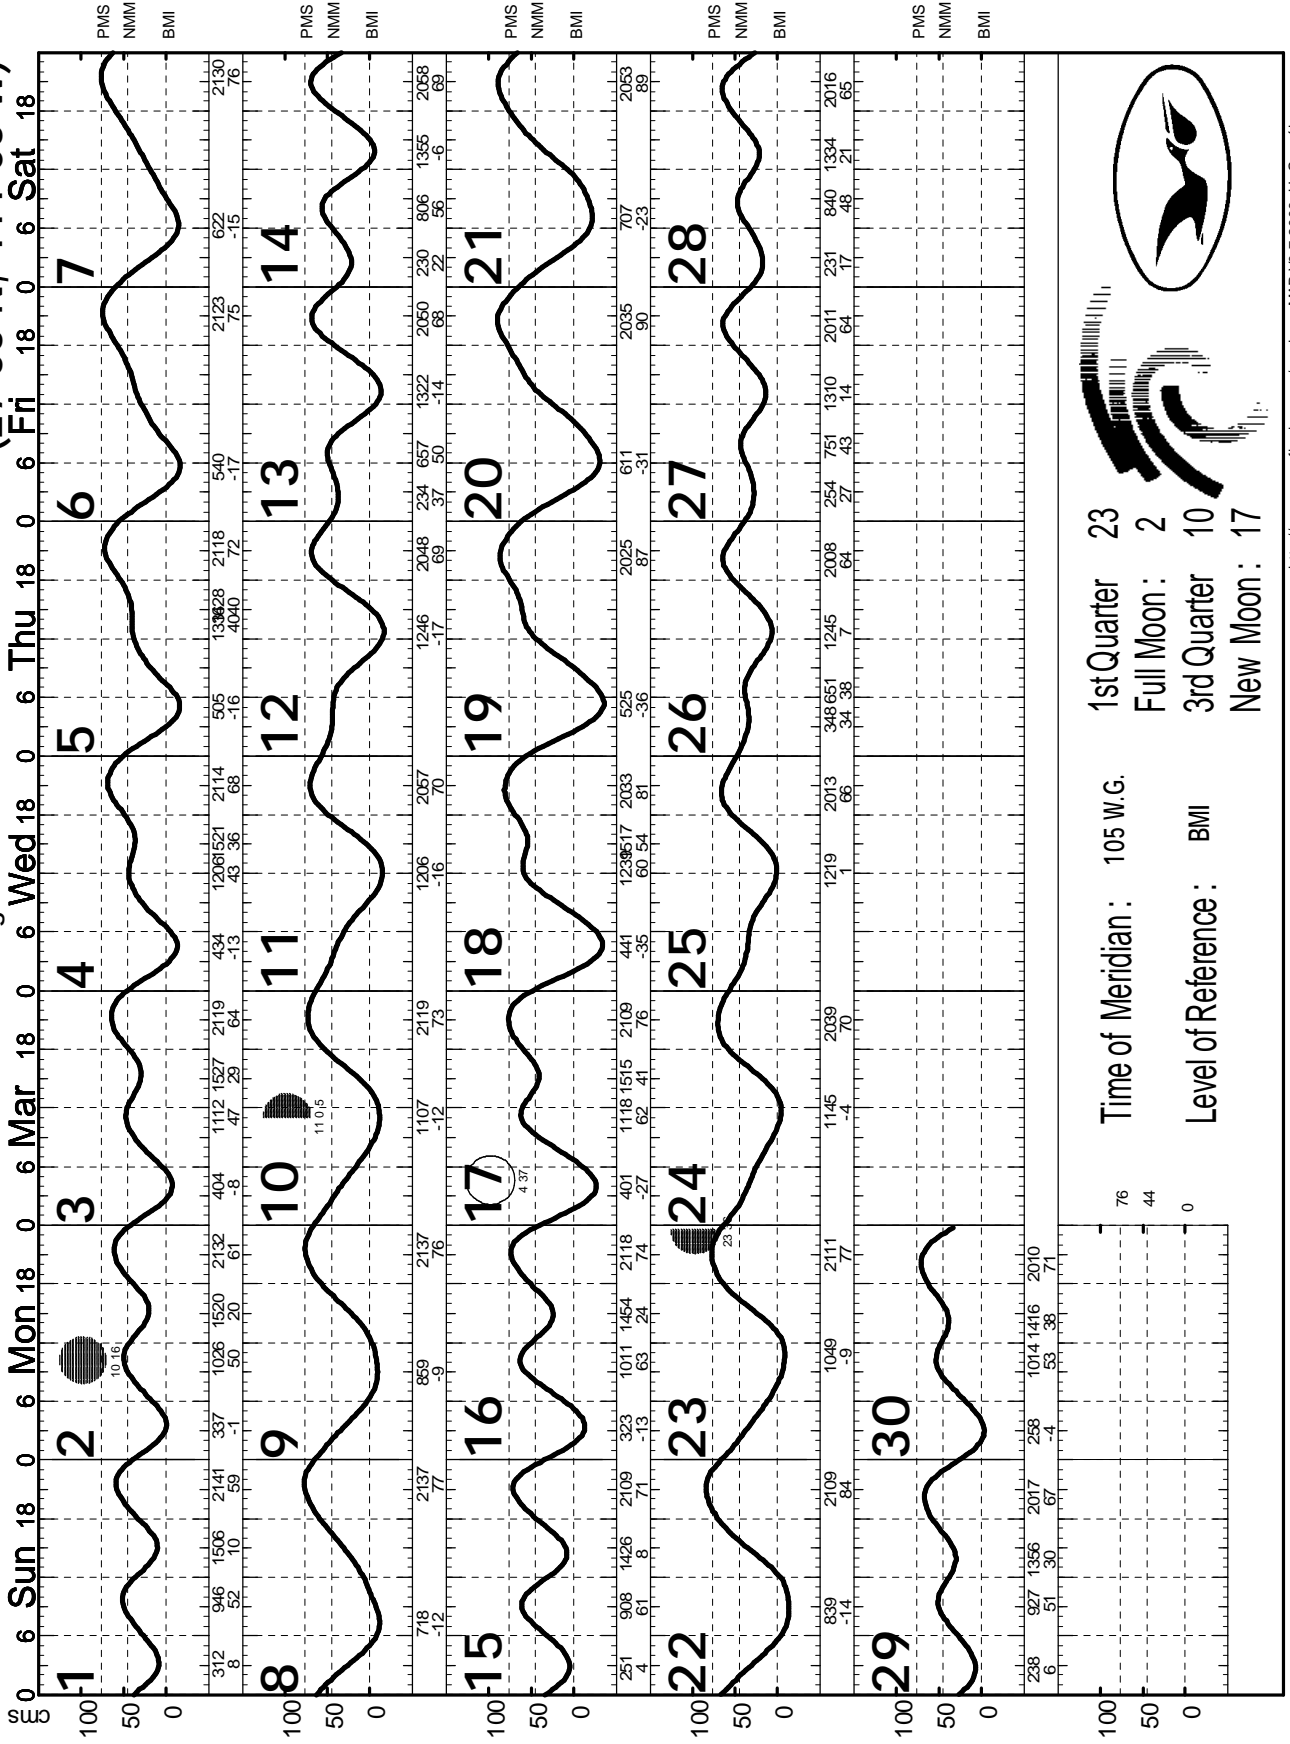

CICESE
Oceanografía Física

SanCarlos Son

(27 56 N, 111 03 W)

April 2007

1st Quarter: 23
Full Moon: 2
3rd Quarter: 10
New Moon: 17

Time of Meridian: 105 W.G.
Level of Reference: BMI