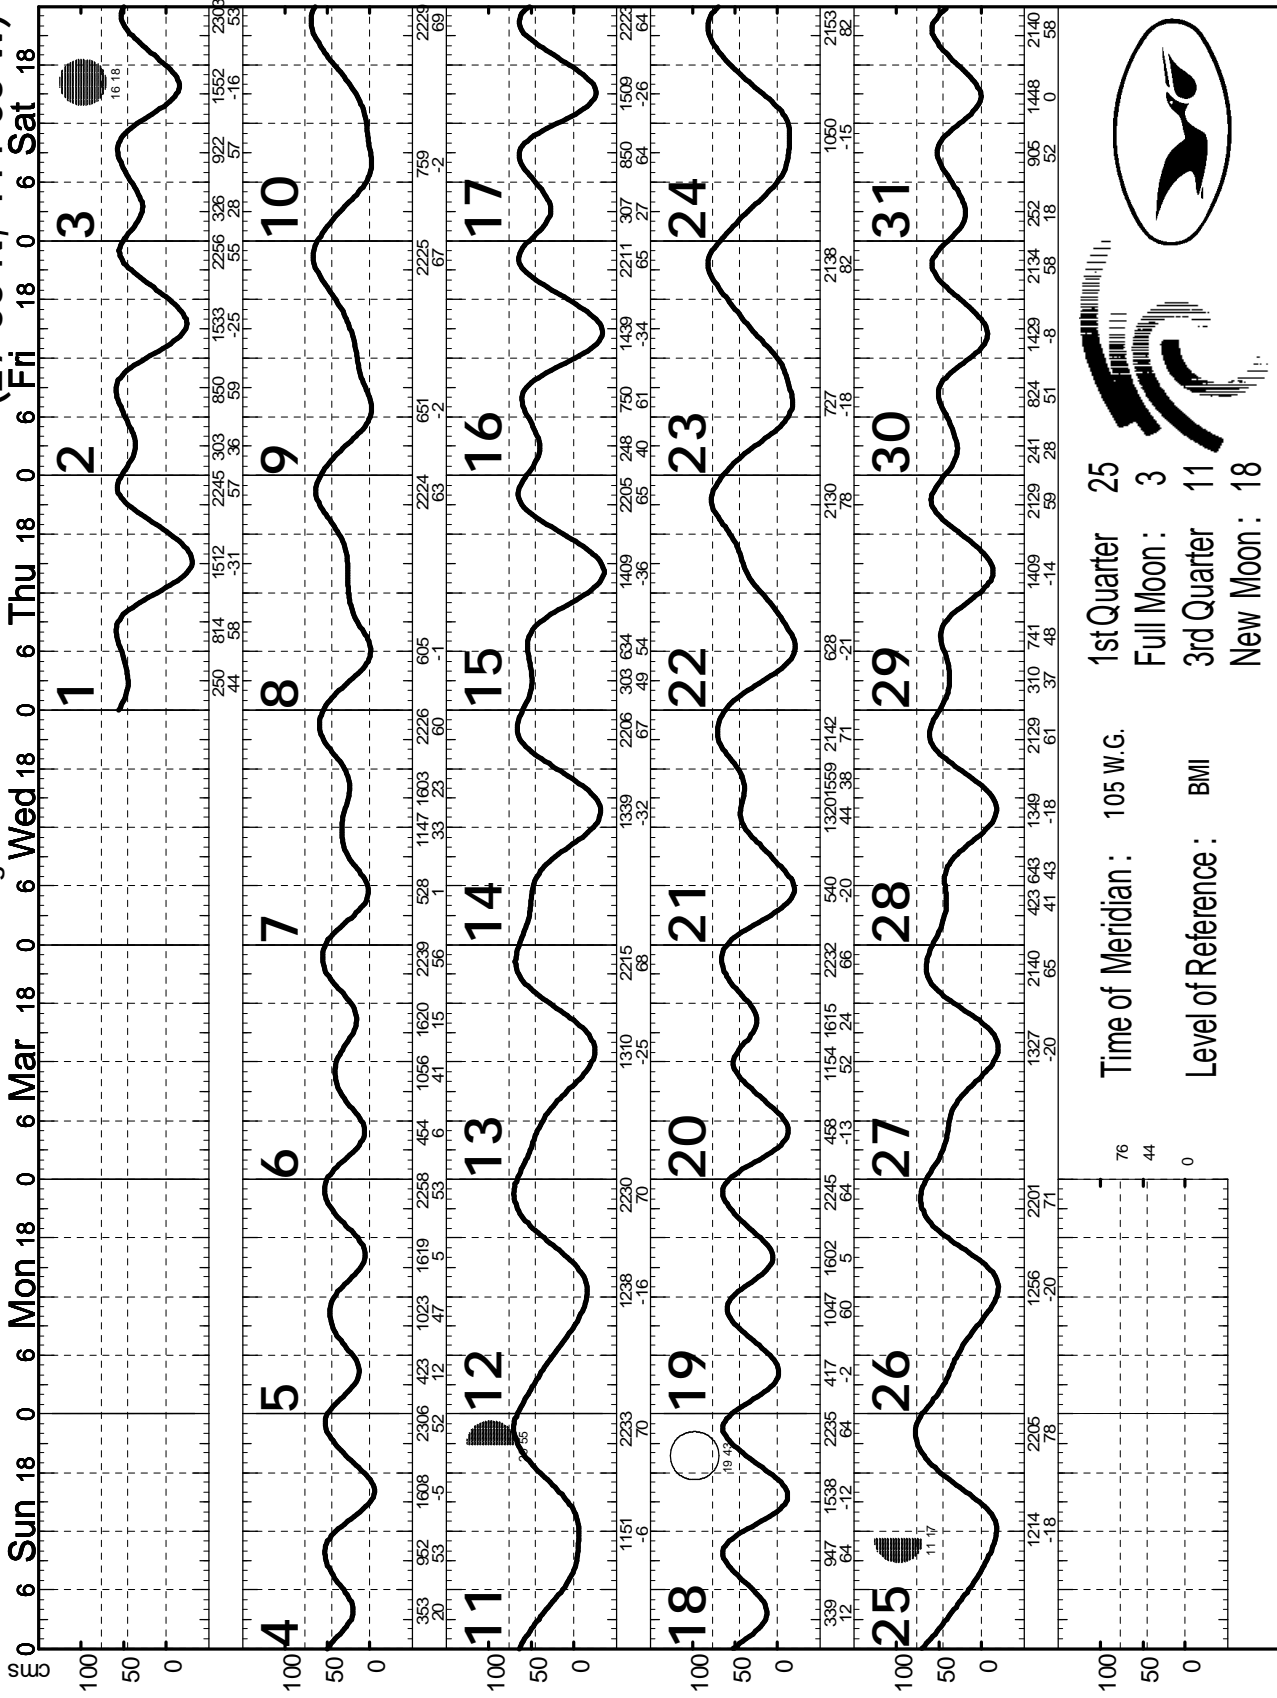

March 2007

Oceanografía Física

SanCarlos Son

(27 56 N, 111 03 W)

1st Quarter 25
 Full Moon: 3
 3rd Quarter 11
 New Moon: 18

Time of Meridian: 105 W.G.
 Level of Reference: BMI