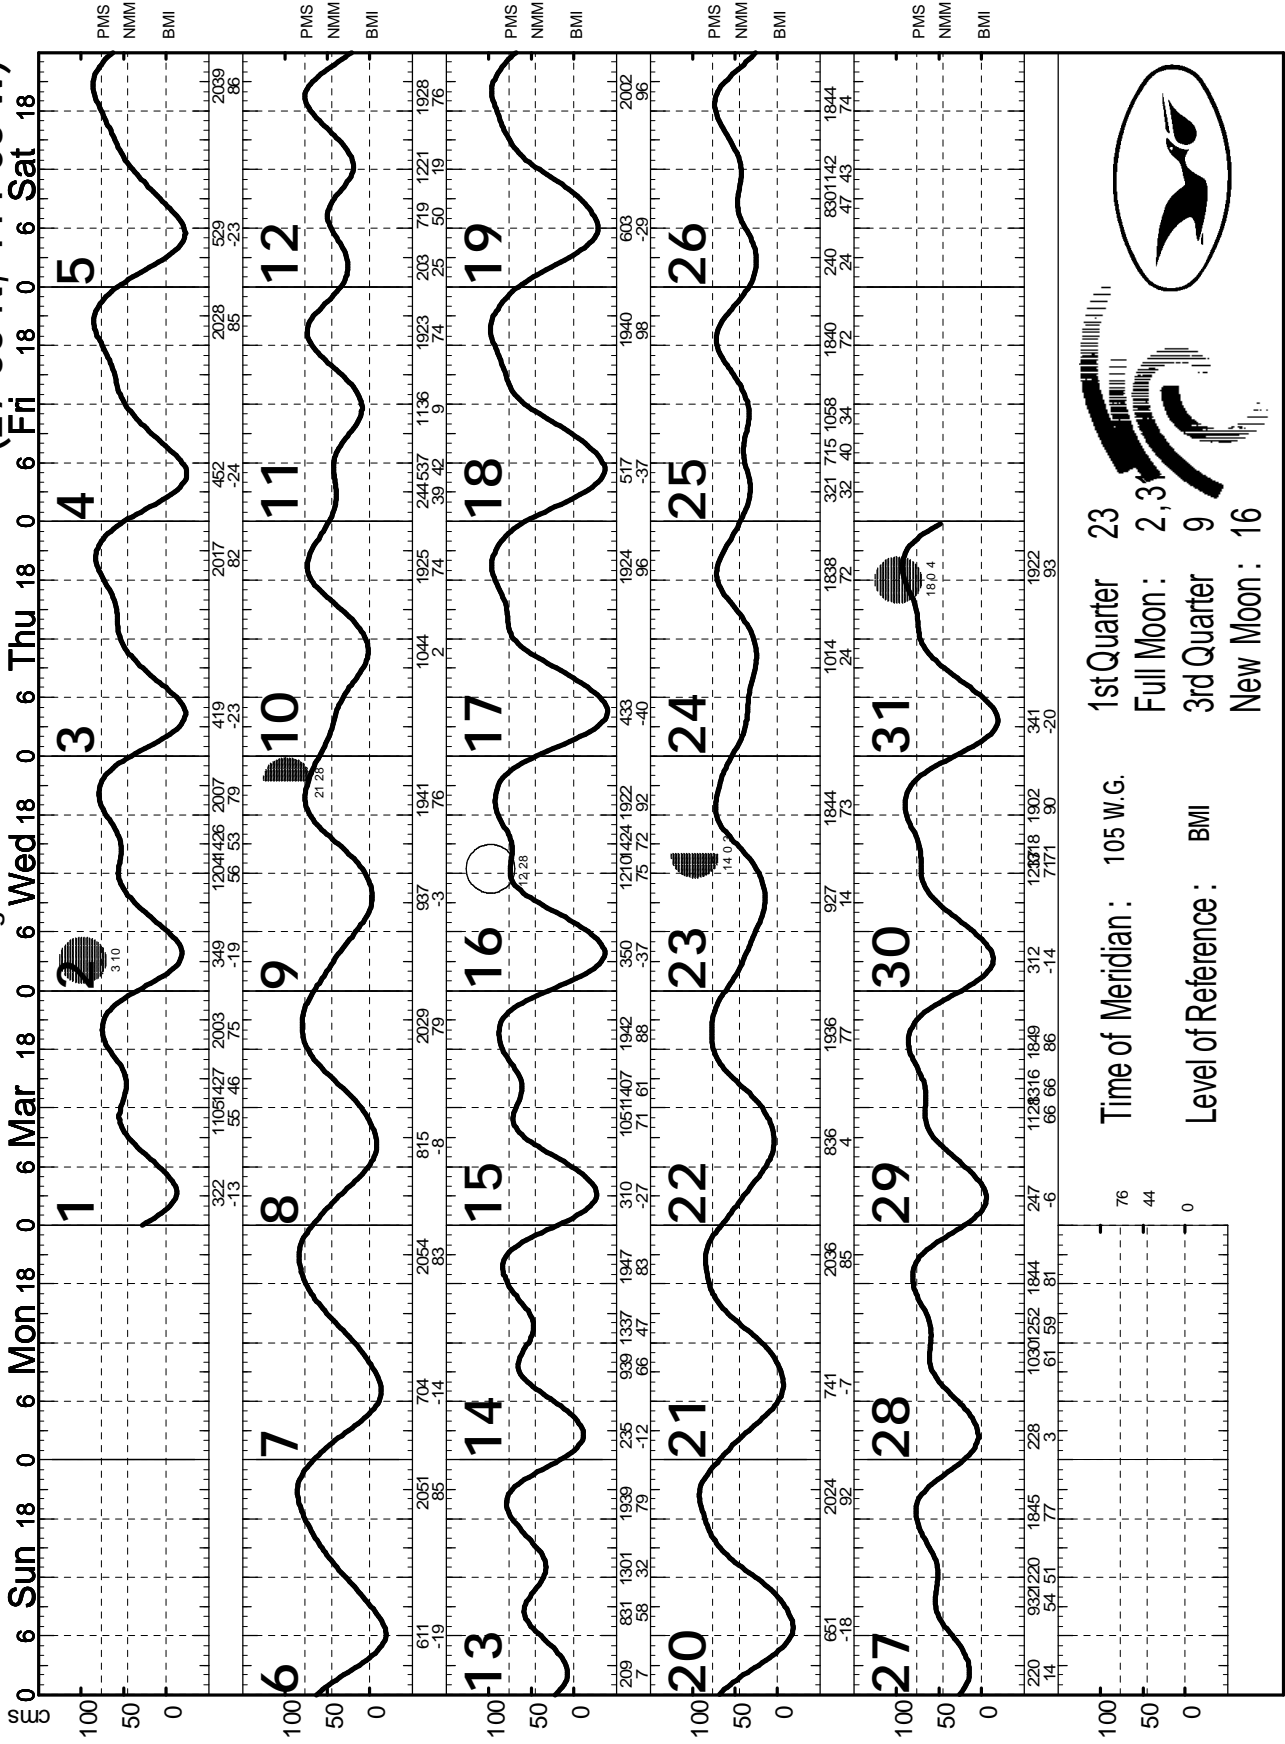

May 2007

Oceanografía Física

SanCarlos Son

(27 56 N, 111 03 W)

1st Quarter: 23  
 Full Moon: 2, 3  
 3rd Quarter: 9  
 New Moon: 16

Time of Meridian: 105 W.G.

Level of Reference: BMI