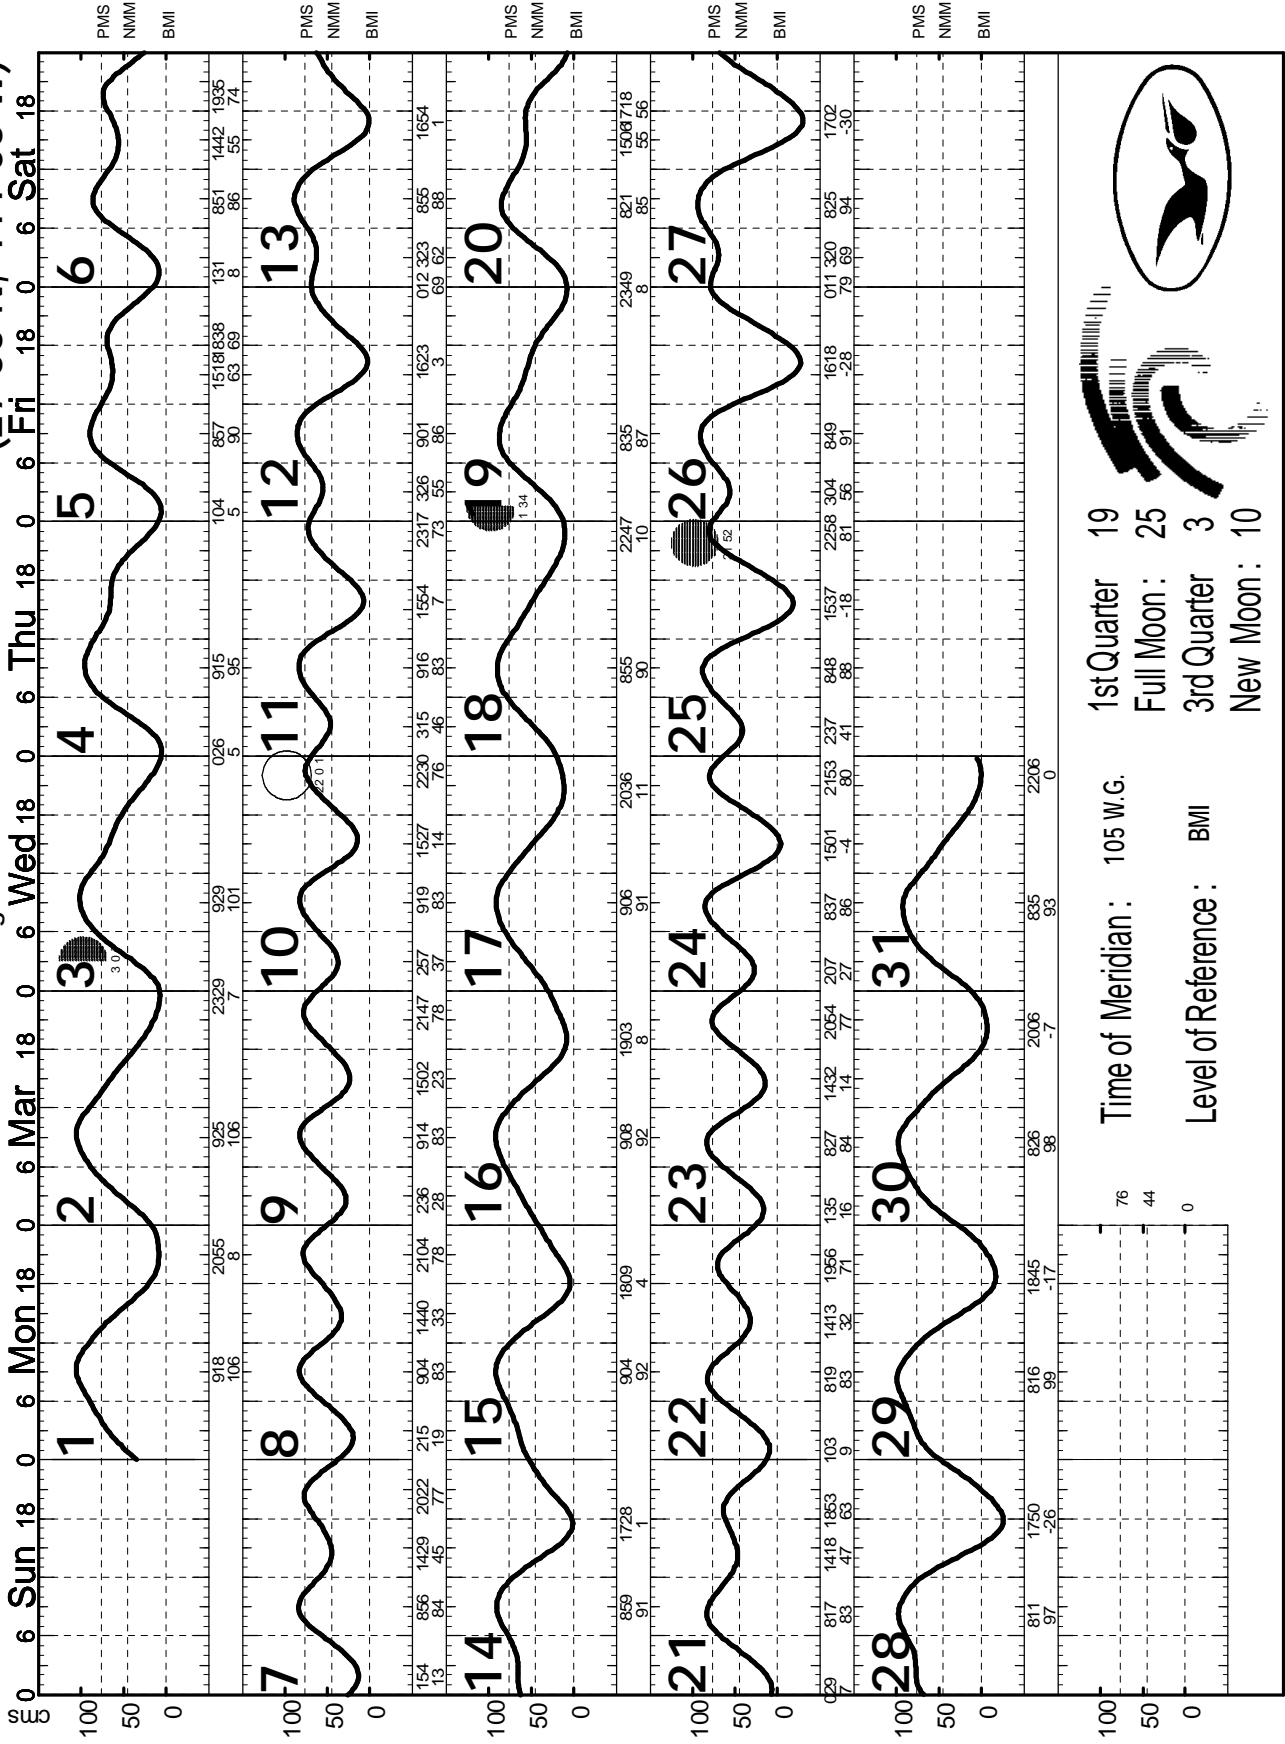

October 2007

Oceanografía Física

SanCarlos Son

(27 56 N, 111 03 W)

1st Quarter: 19
 Full Moon: 25
 3rd Quarter: 3
 New Moon: 10

Time of Meridian: 105 W.G.

Level of Reference: BMI